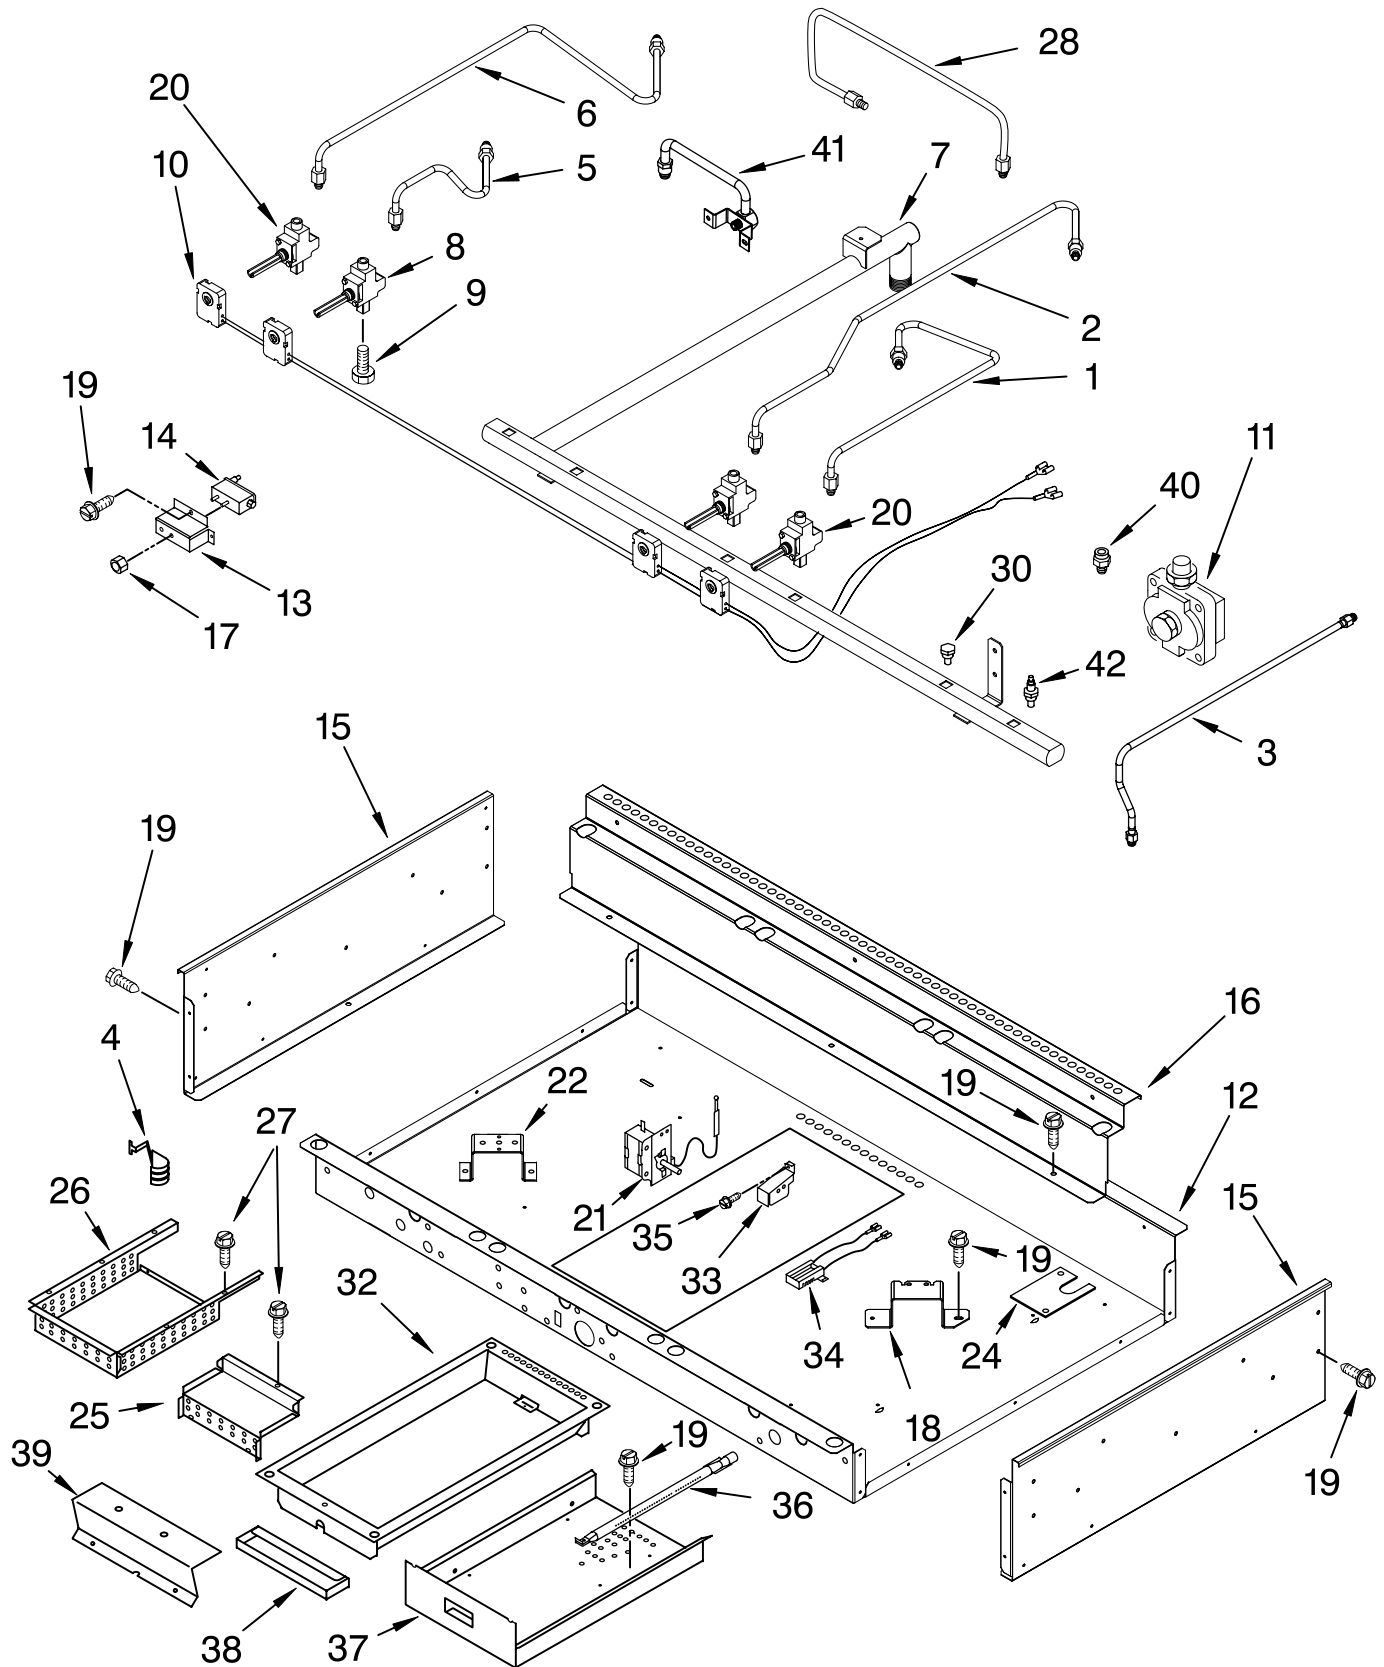

BURNER BOX, GAS VALVES, AND SWITCHES

For Model: KDRP463LSS04
(Stainless Steel)

FOR ORDERING INFORMATION REFER TO PARTS PRICE LIST

BURNER BOX, GAS VALVES, AND SWITCHES

For Model:KDRP463LSS04
(Stainless Steel)

Illus. No.	Part No.	DESCRIPTION	Illus. No.	Part No.	DESCRIPTION	Illus. No.	Part No.	DESCRIPTION
1	8300231	Tubing, Gas Burner – RF	10	4456554	Burner Switch & Harness Assembly	25	8301042	Box, Rear Lower
2	8300230	Tubing, Gas Burner – RR		3191387	Seal, Switch	26	8301059	Box, Front Lower
3	8300156	Tube, Manifold to Regulator	11	4453033	Regulator, Pressure	27	3400843	Screw
4	313382	Clip, Bulb	12	4457090	Burner Box	28	8301040	Tube, Griddle
5	8300187	Tubing, Gas Burner – LF	13	8301705	Bracket, Griddle Valve	30	8284796	Plug, Manifold
6	8300188	Tubing, Gas Burner – LR	14	8301058	Valve, Griddle Side, Burner Box	32	8284759	Module, Griddle
7	8301045	Manifold	15	8285607	Right Hand	33	8284800	Bracket, Ignitor
	4449809	Screw		8285606	Left Hand	34	8284941	Ignitor, Griddle
	4450118	Nut (Includes Items #9 & #30)	16	4456962	Support, Rear	35	3400855	Screw
8	3192157	Valve, Burner (Turbo)	17	488130	Hex Nut	36	8285051	Log Burner, Griddle
9	3185829	Bolt, Valve	18	3192811	Bracket, Burner	37	8285056	Enclosure, Griddle
			19	3177991	Screw, 8–18 x 1/4	38	8285569	Tray, Drip
			20	3191292	Valve, Burner Auxillary Shelf	39	8284811	Bracket Adapter
			21	8284765	Griddle, T–Stat	40	4453115	1/2" Female
			22	8301067	Bracket, T–Stat		4453116	1/2" Male
			24	4455922	Cover, Panel	41	4456500	Assy, Outlet Tube
						42	8284804	Plug, Manifold (Open)

FOR ORDERING INFORMATION REFER TO PARTS PRICE LIST